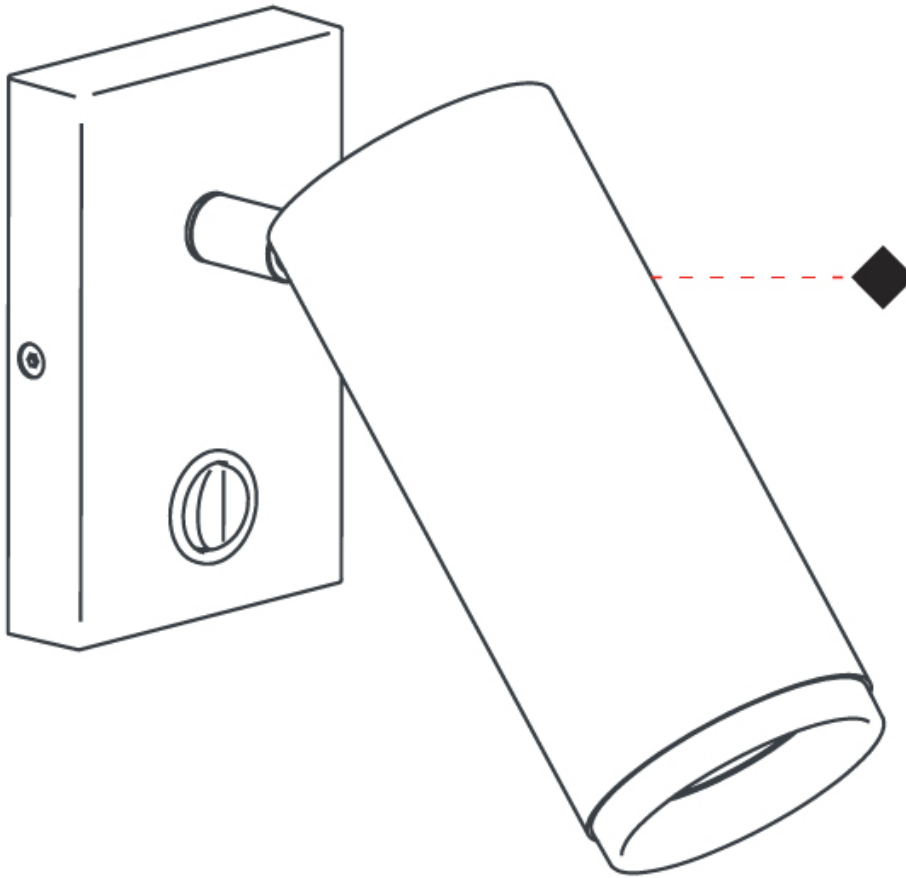

GENERAL

Series: Haul
 Subseries: Haul - Wall
 Brand: Milan
 Division: Design
 Mounting Type: Surface
 Mounting Location: Wall
 Subcategory: On/Off Switch

PHYSICAL

Shape: Cylinder
 Diameter (mm): 40
 Diameter (in): 1 9/16
 Length (mm): 65
 Length (in): 2 9/16
 Height (mm): 100
 Height (in): 3 15/16
 Extension (mm): 78
 Extension (in): 3 1/16
 Light Distribution: Adjustable / Direct
 Fixture Finish: MWL / MBQ
 Fixture Material: Extruded Aluminum

GENERAL

Series: Haul
 Subseries: Haul - Wall
 Brand: Milan
 Division: Design
 Mounting Type: Surface
 Mounting Location: Wall
 Subcategory: On/Off Switch

PHYSICAL

Shape: Cylinder
 Diameter (mm): 55
 Diameter (in): 1 ⁹/₁₆
 Length (mm): 83
 Length (in): 3 ¹/₄
 Height (mm): 100
 Height (in): 3 ¹⁵/₁₆
 Extension (mm): 120
 Extension (in): 4 ³/₄
 Light Distribution: Adjustable / Direct
 Fixture Finish: [MWL](#) / [MBQ](#)
 Fixture Material: Extruded Aluminum

OPTICAL

Beam Angle: 35

RATINGS AND CERTIFICATIONS

Certified By: Certified for North American Standards
 IP rating: IP20

HAUL - WALL SURFACE

D93243-

PROJECT	_____
TYPE	_____
SPECIFIER	_____
QUANTITY	_____
DATE	_____